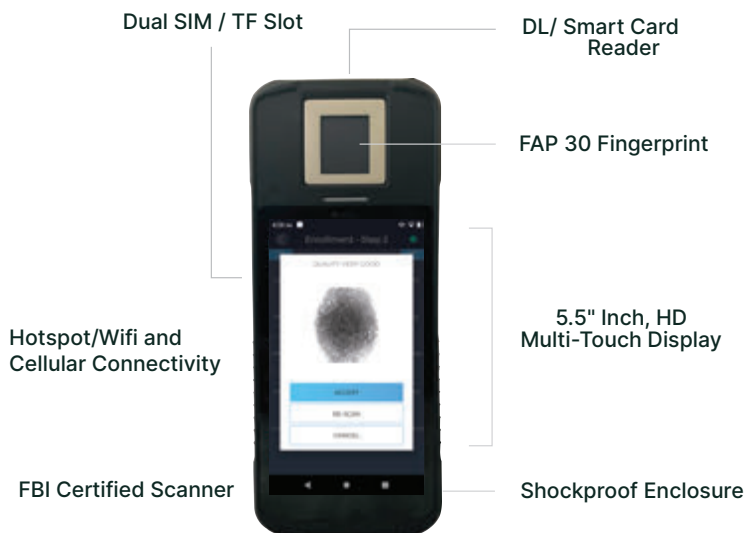

FULCRUM
biometrics
— a Fujitsu company —

Law Enforcement

Fulcrum's RapID Mobile ID Utilizes the Credence ID Credence-3™

Credence-3™ is a cost-effective Android-based next-generation biometric identity platform with the features of an integrated FAP 30 FBI-certified 500 DPI fingerprint sensor along with a 13 MP camera. The RapID Mobile ID Device is a powerful tool for the street-level identification of subjects, eliminating the need for transport to a LiveScan station, reducing identification time.

Enhances Officer Safety and Agency Operations

 **TXDPS Certified**

Searches State Fingerprint Databases and the Repository for Individuals for Special Concern

5 minute response time

RapID Mobile ID supports mobile identification searches using from two to ten fingerprints for comparisons against: